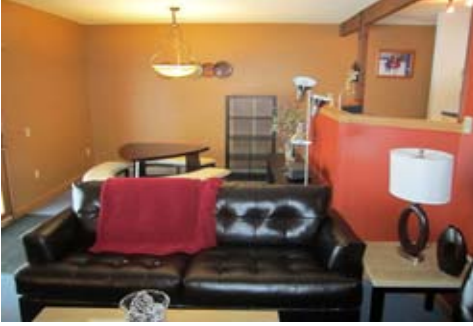

CHIPPEWA TRAILSIDE CONDOS

2471, Chippewa Trailside – 2 Bedroom Trailside Condo: 2 Doubles w/TV/DVD, Queen w/TV/DVD, Queen Sofa in Living room, 1 Bath, Stereo, Full Kitchen w/microwave & dishwasher, Gas Fireplace, New 42” Flat Screen Plasma TV/VCR/DVD, Washer/Dryer, Phone & Charcoal Grill on Deck. WIFI/Cable *No Pets/Smkg* Lower Unit

2472, Chippewa Trailside – 2 Bedroom Trailside Condo: 2 NEW Doubles, King in Loft w/TV, Double Futon in Living room, 2 Updated Baths (1 w/whlpl tub), Gas Fireplace, Full Kitchen w/microwave & dishwasher, Phone, Washer/Dryer, Sauna, TV/VCR/DVD, Stereo, Gas Grill, Wireless Internet. *No Pets/Smkg/Rolls* Upper Unit