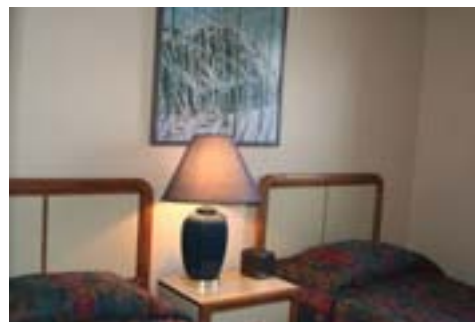

2410, Tomahawk Trailside - 1 Bedroom Trailside Condo: 2 Twins, Queen Wall Bed in Living room, 1 Bath, Full Kitchen w/microwave & dishwasher, TV/DVD, Stereo, Gas Fireplace, Phone and Jacuzzi. *No pets, rollaways* Lower Unit

THE ABOVE INFORMATION IS BELIEVED TO BE ACCURATE BUT IS NOT GUARANTEED. PLEASE VERIFY INFORMATION.
Last updated 2/18/2009